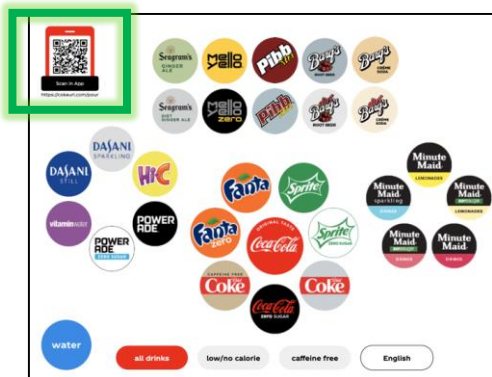

4

How will I know when Mobile Pour technology is available on my dispenser? Simply check the QR code icon on the consumer user interface screen. When Mobile Pour is available on the dispenser, you will notice the new QR code icon as outlined below!

Coca-Cola Freestyle Consumer User Interface Screen