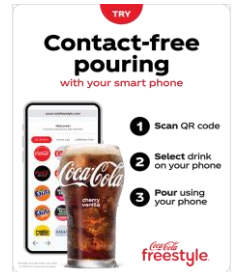

Counter Card