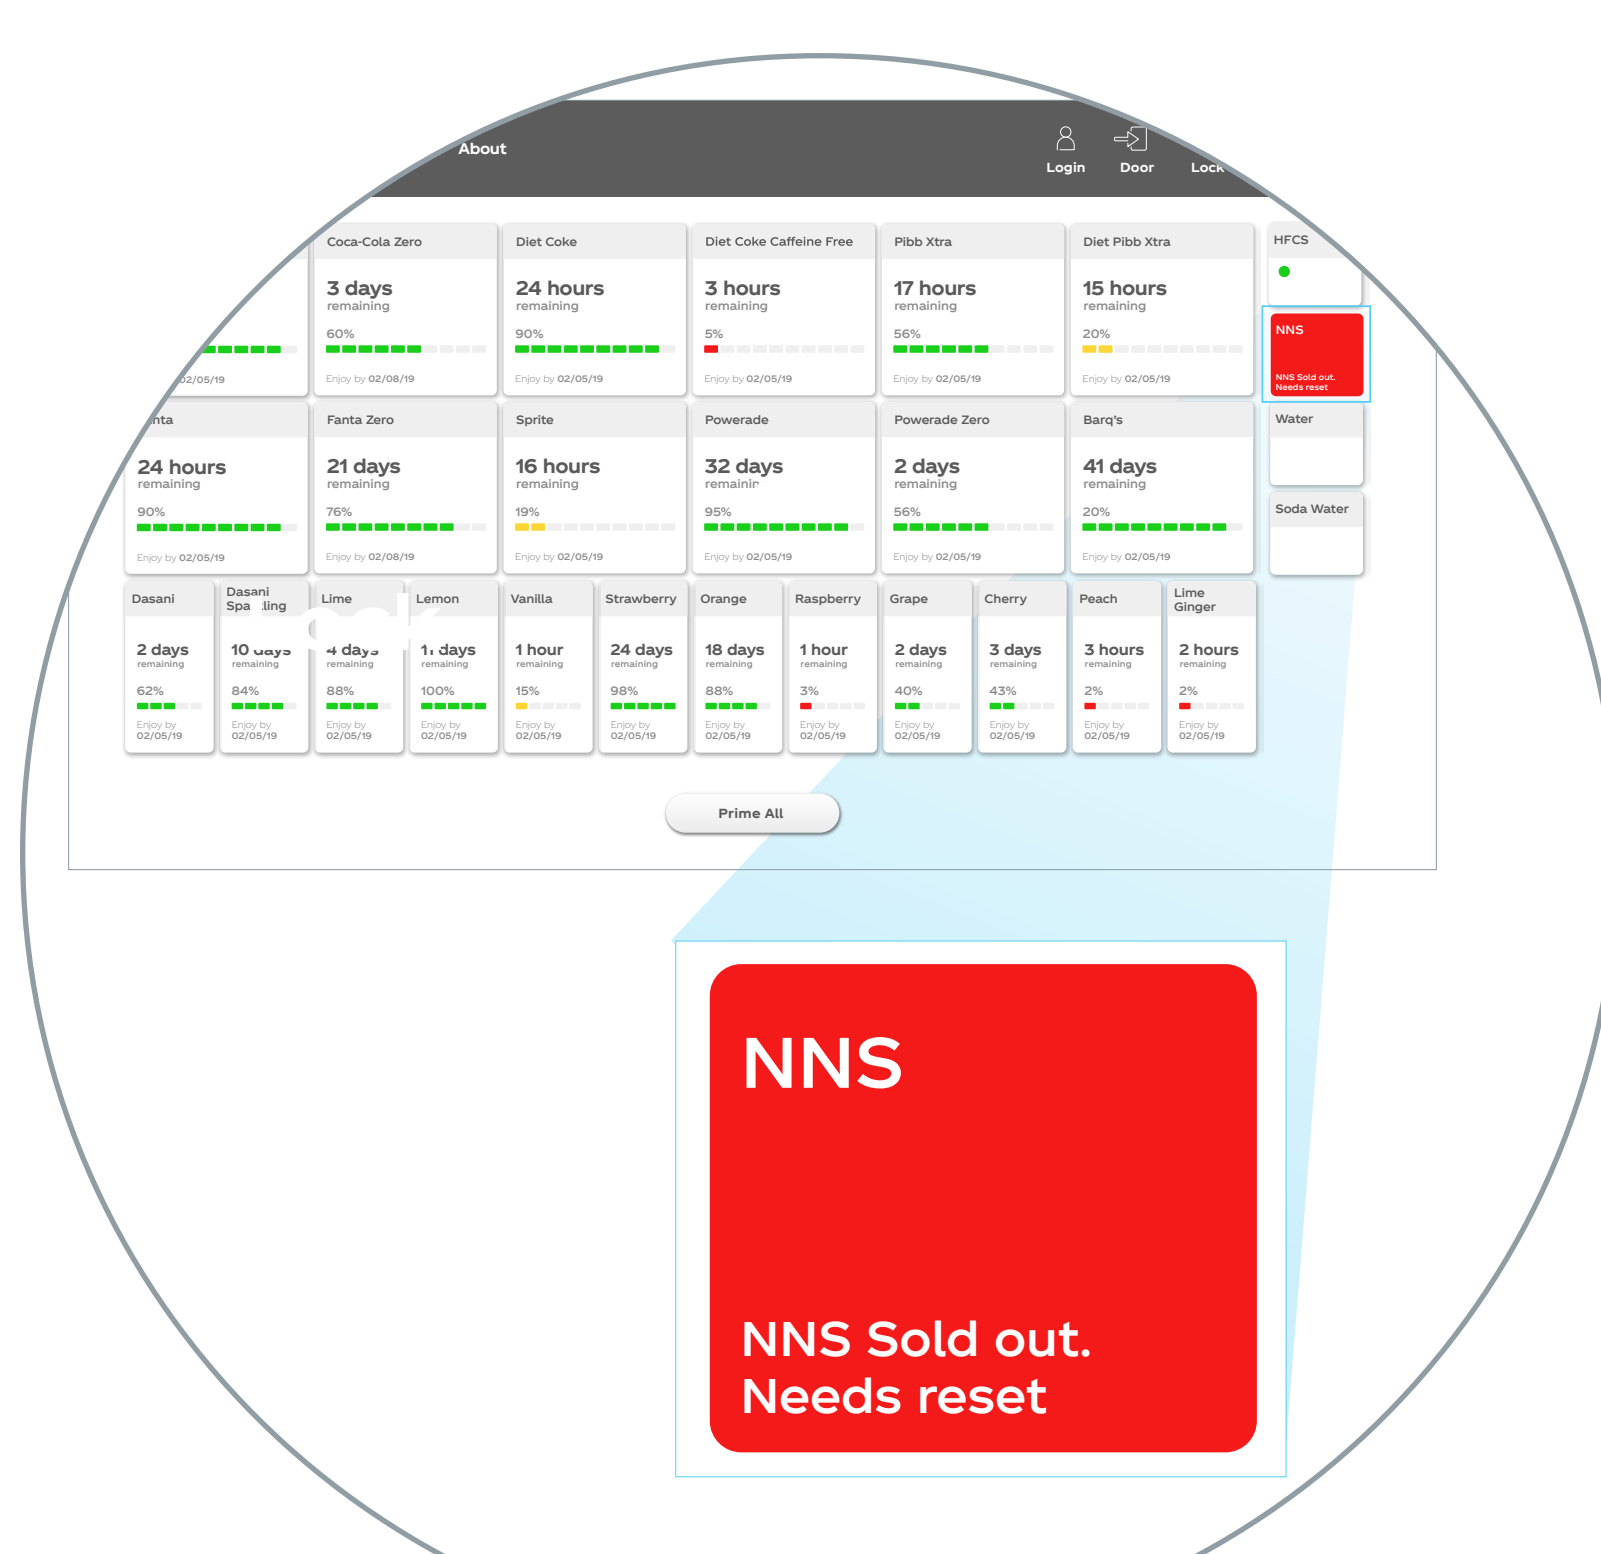

NNS
(Non-Nutritive Sweetener)

Is the NNS BIB empty?

IF NO, Clean the NNS lever assembly.

Is the nozzle and injector ring dirty?

IF YES, clean the nozzle and injector ring.

Prime the new NNS BIB.

Pour and taste test a
low/no calorie beverage.